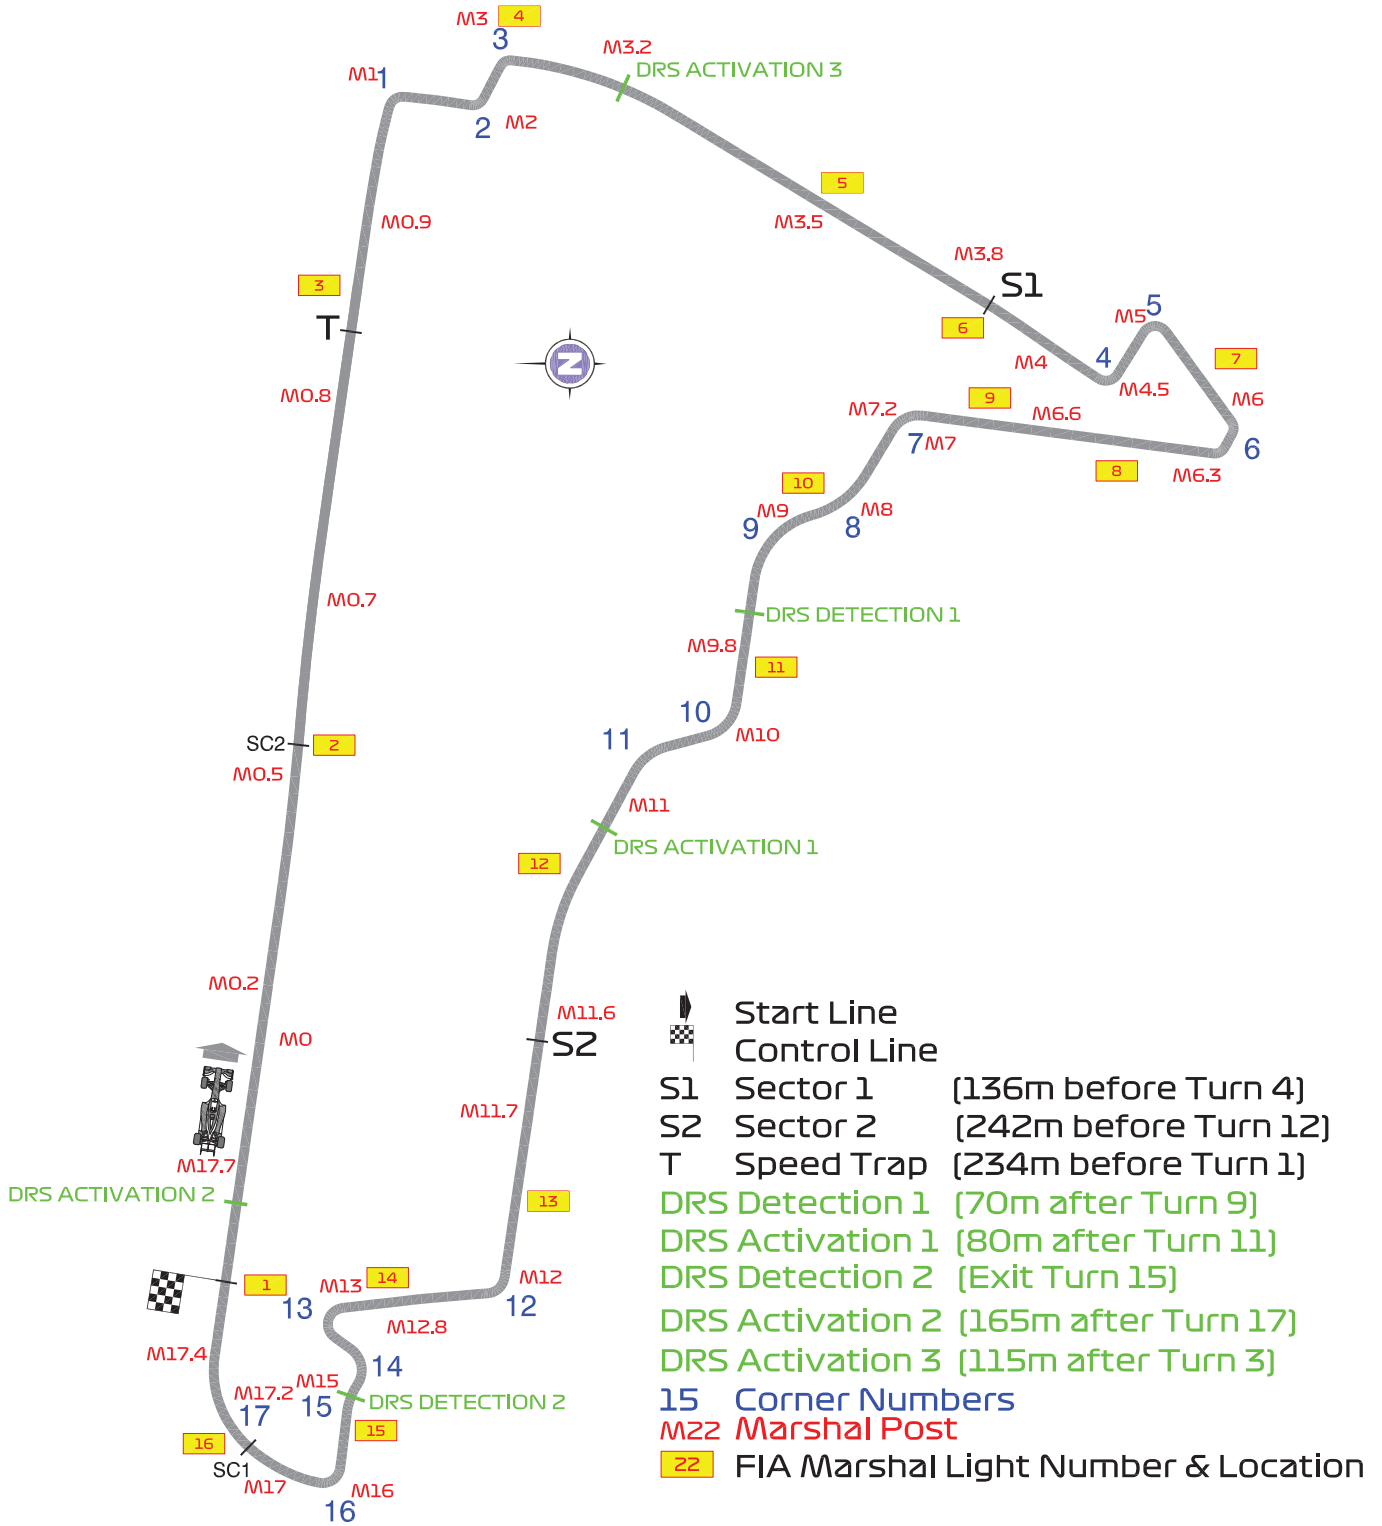

## 2022 MEXICAN GRAND PRIX

27 - 30 October 2022

---

<b>From</b>	The FIA Formula One Race Director	<b>Document</b>	2
<b>To</b>	All Teams, All Officials	<b>Date</b>	27 October 2022
		<b>Time</b>	12:15

---

**Title** Event Notes - Circuit Map, Pit Lane Drawing and Red Zone

**Description** Event Notes - Circuit Map, Pit Lane Drawing and Red Zone

**Enclosed** MEX DOC 2 - Event Notes - Circuit Map and Pit Lane Drawing and Red Zone.pdf

**Niels Wittich**

**The FIA Formula One Race Director**

# FORMULA 1 GRAN PREMIO DE LA CIUDAD DE MÉXICO 2022 - Mexico City

## Circuit Map

Circuit Centreline Length = 4.304km