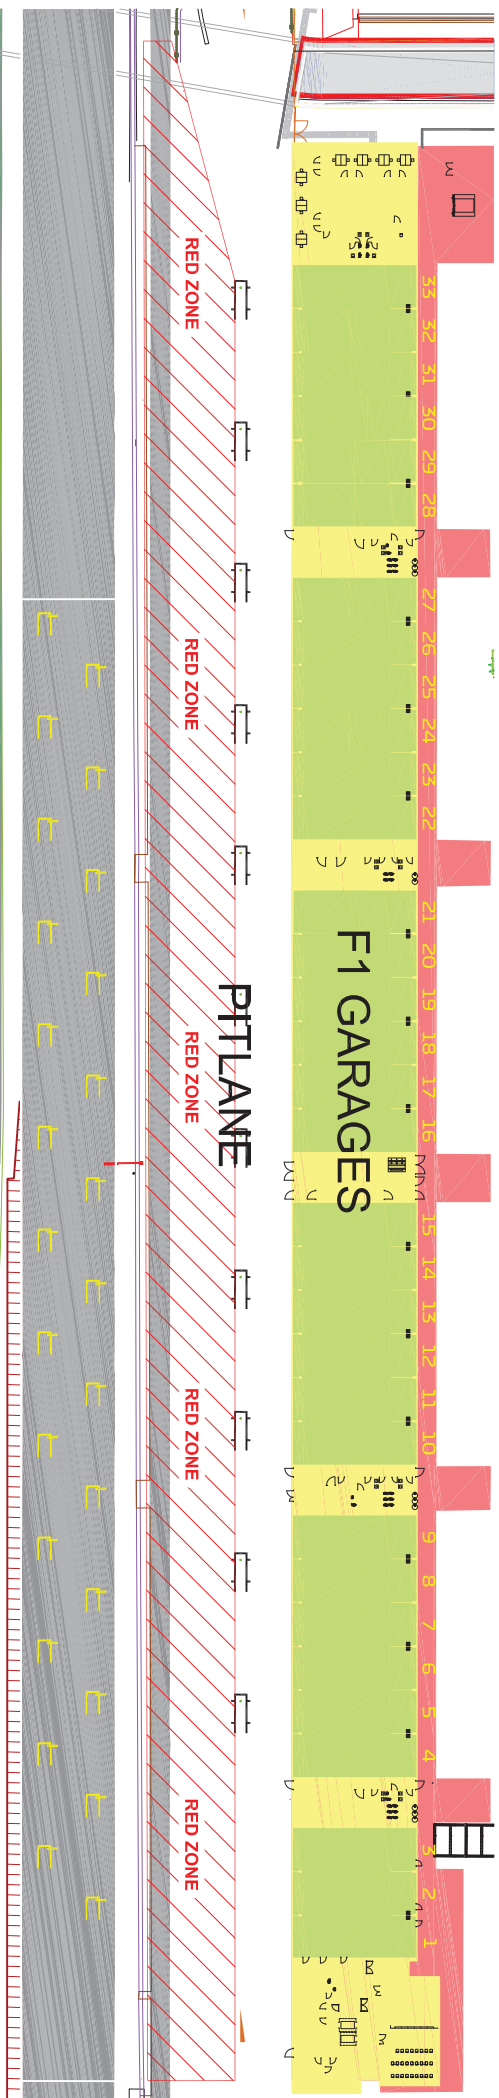

## 2022 MEXICAN GRAND PRIX

27 - 30 October 2022

---

<b>From</b>	The FIA Formula One Race Director	<b>Document</b>	2
<b>To</b>	All Teams, All Officials	<b>Date</b>	27 October 2022
		<b>Time</b>	12:15

---

**Title** Event Notes - Circuit Map, Pit Lane Drawing and Red Zone

**Description** Event Notes - Circuit Map, Pit Lane Drawing and Red Zone

**Enclosed** MEX DOC 2 - Event Notes - Circuit Map and Pit Lane Drawing and Red Zone.pdf

**Niels Wittich**

**The FIA Formula One Race Director**

## Circuit Map

Circuit Centreline Length = 4.304km

REDZONE

Drawing Number

MEXICO\_REDZONE\_22

Drawn

JB

Date

16/09/22

Scale